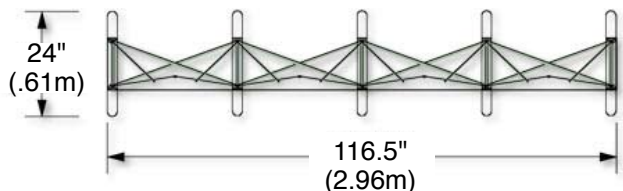

SUPER Flat Wall Package **10' Floor Display**

COMPLETE PACKAGE
Displays on the Net Price **ONLY \$1592!**
RETAIL PACKAGE TOTAL: ~~\$3175~~

Hardware Pkg Includes:
1- Self Locking Frame/ 7 - Hinged Channel Bars
1- Backlit Header Frame/ 1- Case /Podium with Wheels

Panel Set Includes: 4 - Front Panels, 2 - End Panels

Light Set Includes: 2- 200 Watt Halogens

Graphics Not Included

OPTIONS INCLUDE: Photomural Panel Graphics, Custom Sized Velcro-on Graphics, Upgraded "Deluxe" Case, Las Vegas Lighting Kit