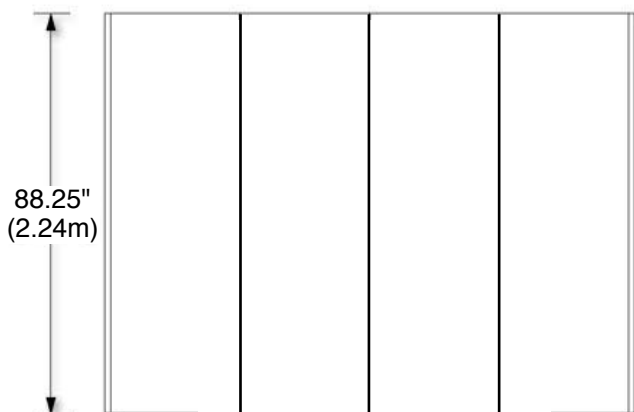

SUPER Flat Wall Package **10' Floor Display**

COMPLETE PACKAGE
Displays on the Net Price **ONLY \$1592!**
RETAIL PACKAGE TOTAL: ~~\$3175~~

Hardware Pkg Includes:
1- Self Locking Frame/ 7 - Hinged Channel Bars
1- Backlit Header Frame/ 1- Case /Podium with Wheels

Panel Set Includes: 4 - Front Panels, 2 - End Panels

Light Set Includes: 2- 200 Watt Halogens

Graphics Not Included

OPTIONS INCLUDE: Photomural Panel Graphics, Custom Sized Velcro-on Graphics, Upgraded "Deluxe" Case, Las Vegas Lighting Kit

CASES AND CASE-TO-PODIUM CONVERSION OPTION

PLUS Case on wheels included in package- \$300 Value	DELUXE Case on wheels- \$250 (per podium)Upgrade
39"h X 17"w X 28"d Weight- 85 lbs. when packed	Case 1- 39"h X 17.5"w X 20"d 66 lbs. when packed Case 2- 39"h X 14.5"w X 20"d 48 lbs. when packed