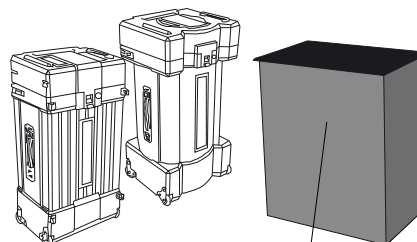

Panel Set Includes: 4 - Front Panels, 2 - End Panels

Light Set Includes: 2- 200 Watt Halogens

Graphics Not Included

OPTIONS INCLUDE: Photomural Panel Graphics, Custom Sized Velcro-on Graphics, Upgraded "Deluxe" Case, Las Vegas Lighting Kit

CASES AND CASE-TO-PODIUM CONVERSION OPTION

PLUS Case on wheels included in package- \$300 Value	DELUXE Case on wheels- \$250 (per podium)Upgrade
39"h X 17"w X 28"d Weight- 85 lbs. when packed	Case 1- 39"h X 17.5"w X 20"d 66 lbs. when packed Case 2- 39"h X 14.5"w X 20"d 48 lbs. when packed

The (2) cases lock together to form the podium

PLUS
Case-To-Podium Conversion Kit
(1) Velcro Compatible Fabric Wrap
(1) Black Writing Blotter.

DELUXE
Case-To-Podium Conversion Kit
(4) Velcro Compatible Fabric Panels
(1) Black Countertop