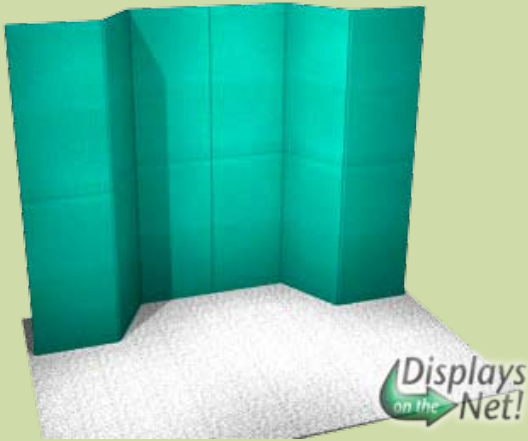

www.displaysonthenet.com

design **IMAGE**

& communications

BUILDING RELATIONSHIPS THROUGH DESIGN

Displays on the Net™ is a division of Image Design and Communications™

STANDARD 10' Panel System
offered at **\$1424**

SUPER 20' Panel System
offered at **\$2904**

Options include Alternate Configurations, Alcove Counters, Peninsula Counters, Backlit Logo Headers and Detachable Graphics, Podiums, Truss and more.

SUPER 10' Laminate Panel System
offered at **\$2995**