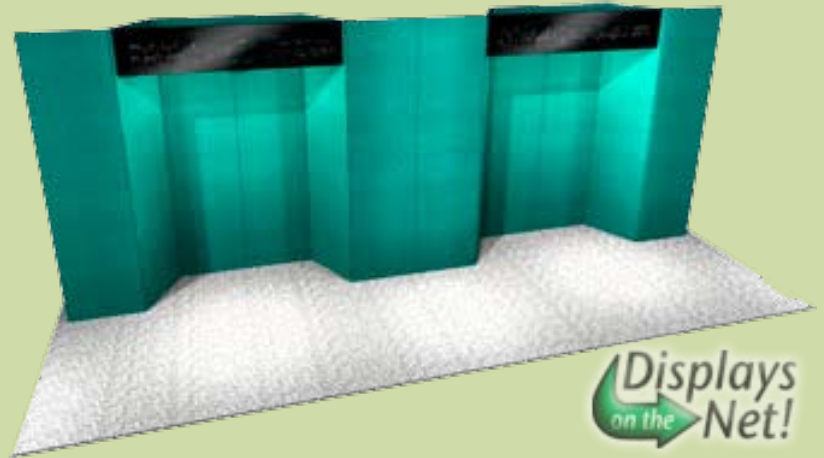

www.displaysonthenet.com

design **IMAGE**

& communications

BUILDING RELATIONSHIPS THROUGH DESIGN

Displays on the Net™ is a division of Image Design and Communications™

STANDARD 10' Panel System
offered at **\$1424**

SUPER 20' Panel System
offered at **\$2904**

Options include Alternate Configurations, Alcove Counters, Peninsula Counters, Backlit Logo Headers and Detachable Graphics, Podiums, Truss and more.

SUPER 10' Laminate Panel System
offered at **\$2995**