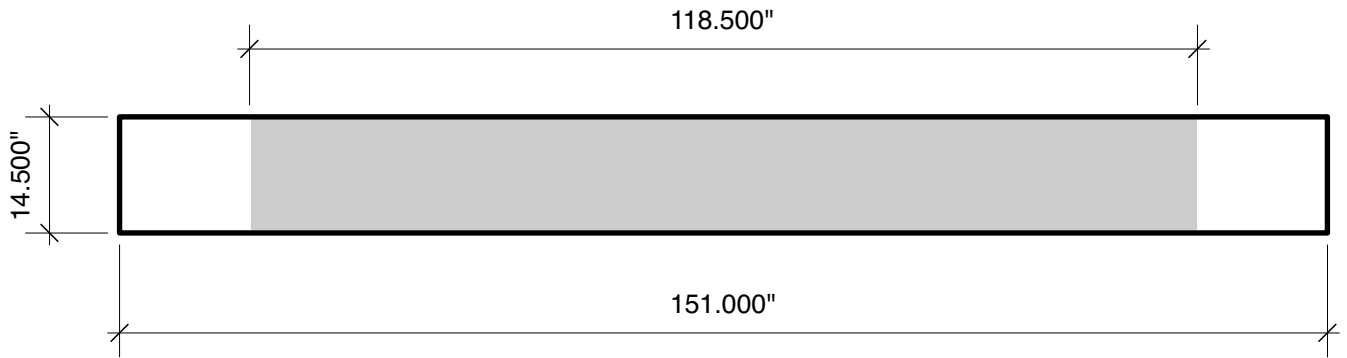

**STANDARD POP UP  
WRAP AROUND HEADER**

= Header Trim Size: 14.5”h x 151”w  
Create your document at these dimensions

= Live Image Area (area that covers front panels only): 14.5”h x 118.5”w

**Extra long graphic wrap- \$425**