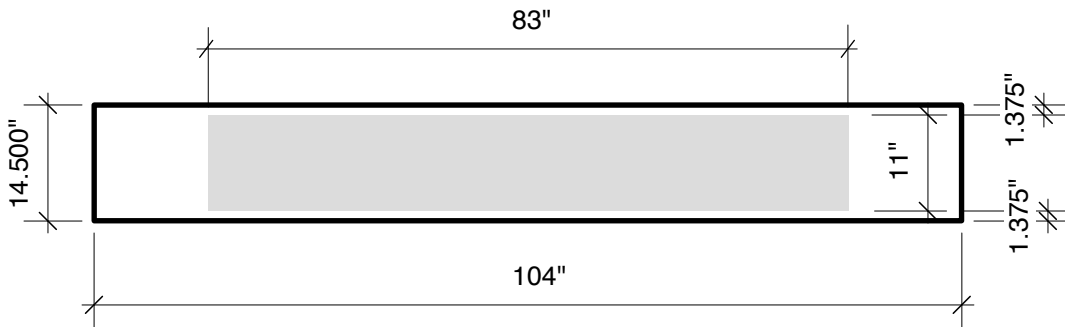

**SUPER POP UP
BACKLIT HEADER**

 = Graphic Trim Size: 104" w x 14.5"h
(Create your document to these dimensions)

 = Image Area- 83" w x 11"h
*Backgrounds may extend to cover the entire Trim Size.
Extend to the full Trim Size to indicate a bleed. All logos
and other crucial elements must remain within the Image Area.
While the entire graphic is visible, illumination diffuses towards
the outside edges of the graphic*