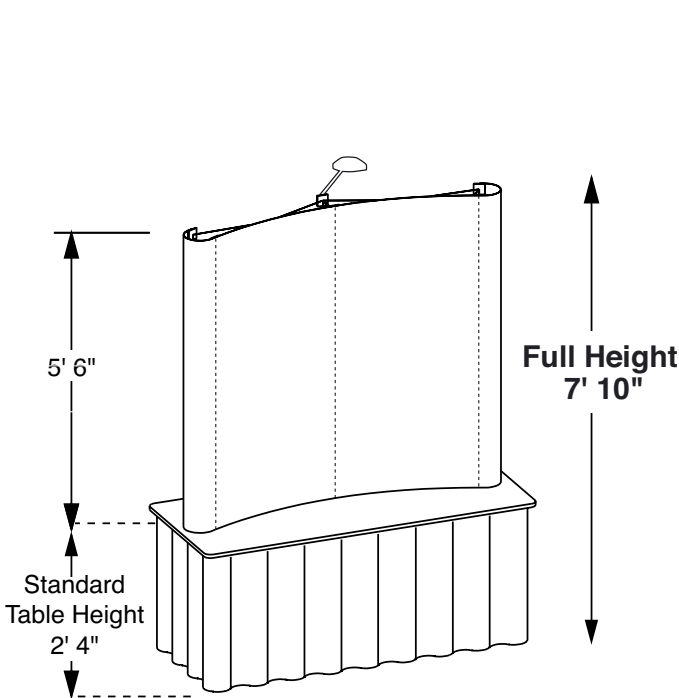

CURVED UNIT *SUPER* PACKAGE
6' Tabletop

COMPLETE PACKAGE
Displays on the Net Price
\$795!

Hardware Pkg. Includes:
1- Frame-6 ft. Tabletop Frame
6 - Hinged Channel Bars
1- Wheeled Shipping Case
1- 200 Watt Halogen Light

Panel Set Includes:
2 - Tabletop Front Panels
2 - Tabletop End Panels (round)

Graphics Not Included

Basic Package (as shown above):

- 1- Frame
- 6- Hinged Channel Bars
- 1- Wheeled Shipping Case
- 2- Front Panels, 2-End Panels
- 1- 200 Watt Halogen Light Package

WEIGHT TOTAL: 45 lbs/ 20.41 kg **RETAIL PACKAGE TOTAL:** ~~\$1327.00~~

OPTIONS INCLUDE:

Photomural Panels, Detachable Graphics, Wrap Around Header Graphic