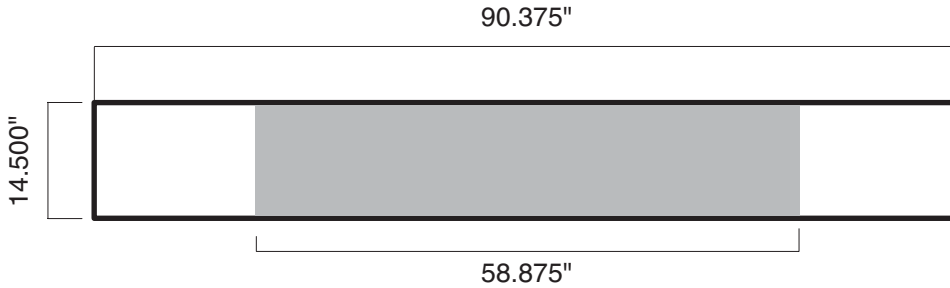

**SUPER POP UP 6' TABLETOP
WRAP AROUND HEADER**

 = Graphic Trim Size: 90.375" w x 14.5" h
(Create your document to these dimensions)

 = Image Area- 58.875" w x 14.5" h
The Image Area extends across the front panels.
The remaining 15.75" on either side wraps around
the sides to the back of the display.