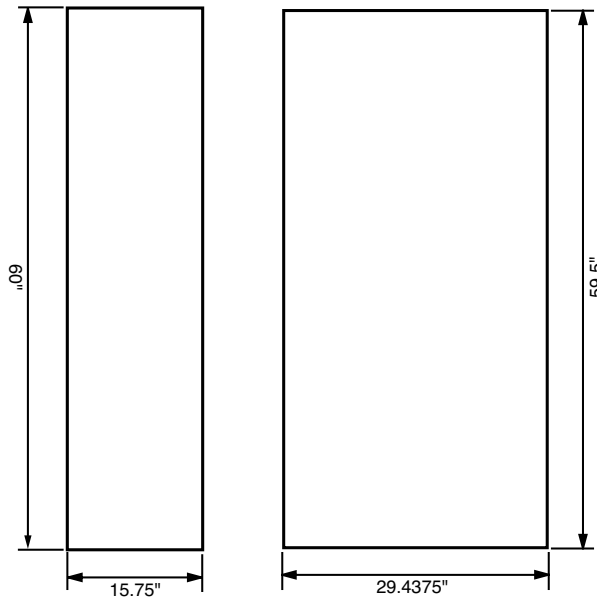

**SUPER POP UP 6' TABLETOP
PHOTOMURAL PANELS**

Note: These are graphic dimensions and do not include top and bottom mounting strips.
A single document should be created reflecting final dimension of the number of panels that you are designing