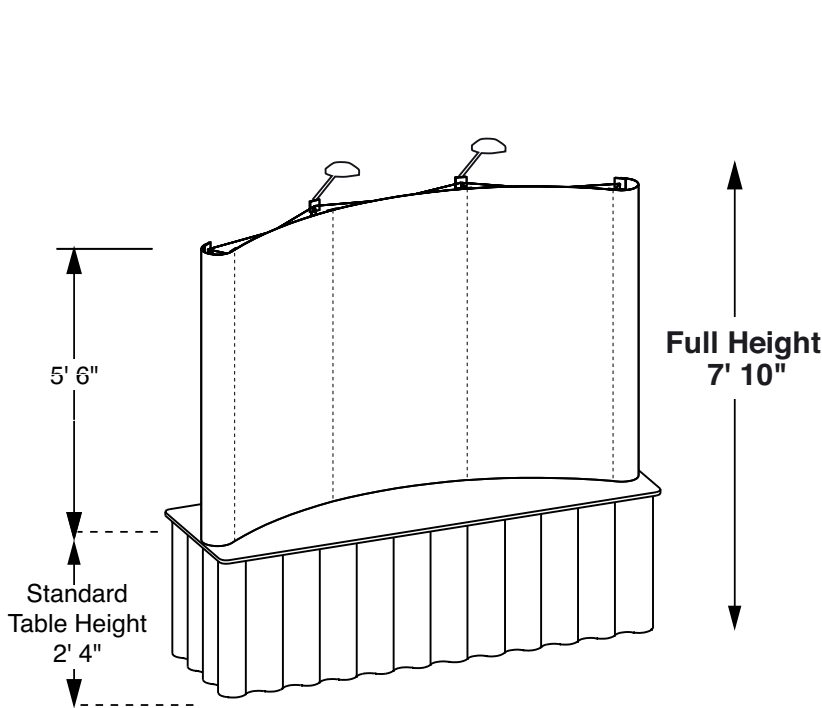

**CURVED UNIT SUPER PACKAGE
8' Tabletop**

COMPLETE PACKAGE
Displays on the Net Price
\$895!

Hardware Pkg. Includes:
1- 8 ft. Tabletop Frame
6 - Hinged Channel Bars
1- Wheeled Shipping Case
2- 200 Watt Halogen Lights

Panel Set Includes:
3 - Tabletop front panels
2 - Tabletop end panels (round)

Graphics Not Included

Basic Package (as shown above):			
<ul style="list-style-type: none"> 1- Frame 6- Hinged Channel Bars 1- Wheeled Shipping Case 3- Front Panels, 2-End Panels 2- 200 Watt Halogen Lights Package 			
WEIGHT TOTAL:	45 lbs/ 21.40 kg	RETAIL PACKAGE TOTAL:	\$1500.00
OPTIONS INCLUDE:			
Photomural Panels, Detachable Graphics, Wrap Around Header Graphic			