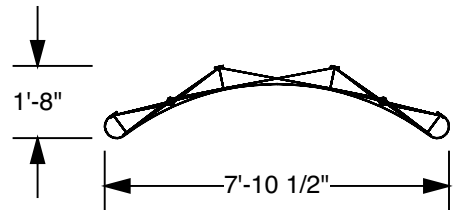

**CURVED UNIT SUPER PACKAGE
8' Tabletop**

COMPLETE PACKAGE
Displays on the Net Price
\$895!

Hardware Pkg. Includes:
1- 8 ft. Tabletop Frame
6 - Hinged Channel Bars
1- Wheeled Shipping Case
2- 200 Watt Halogen Lights

Panel Set Includes:
3 - Tabletop front panels
2 - Tabletop end panels (round)

Graphics Not Included

Basic Package (as shown above):			
<ul style="list-style-type: none"> 1- Frame 6- Hinged Channel Bars 1- Wheeled Shipping Case 3- Front Panels, 2-End Panels 2- 200 Watt Halogen Lights Package 			
WEIGHT TOTAL:	45 lbs/ 21.40 kg	RETAIL PACKAGE TOTAL:	\$1500.00
OPTIONS INCLUDE:			
Photomural Panels, Detachable Graphics, Wrap Around Header Graphic			