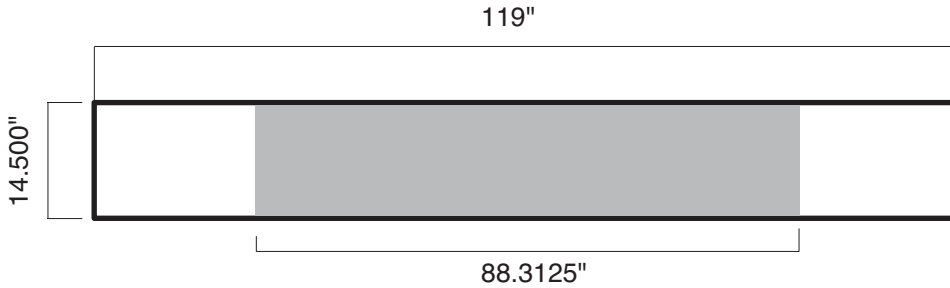

**SUPER POP UP 8' TABLETOP
WRAP AROUND HEADER**

-  = Graphic Trim Size: 119" w 14.5" h
(Create your document to these dimensions)
-  = Image Area- 88.3125" w x 14.5" h
The Image Area extends across the front panels.
The remaining 15.75" on either sidewraps around
the sides to the back of the display.