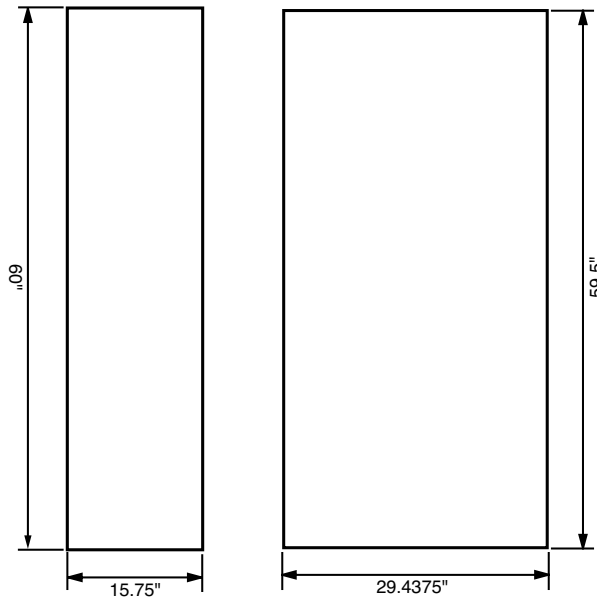

**SUPER POP UP 8' TABLETOP
PHOTOMURAL PANELS**

Note: These are graphic dimensions and do not include top and bottom mounting strips.
A single document should be created reflecting final dimension of the number of panels that you are designing