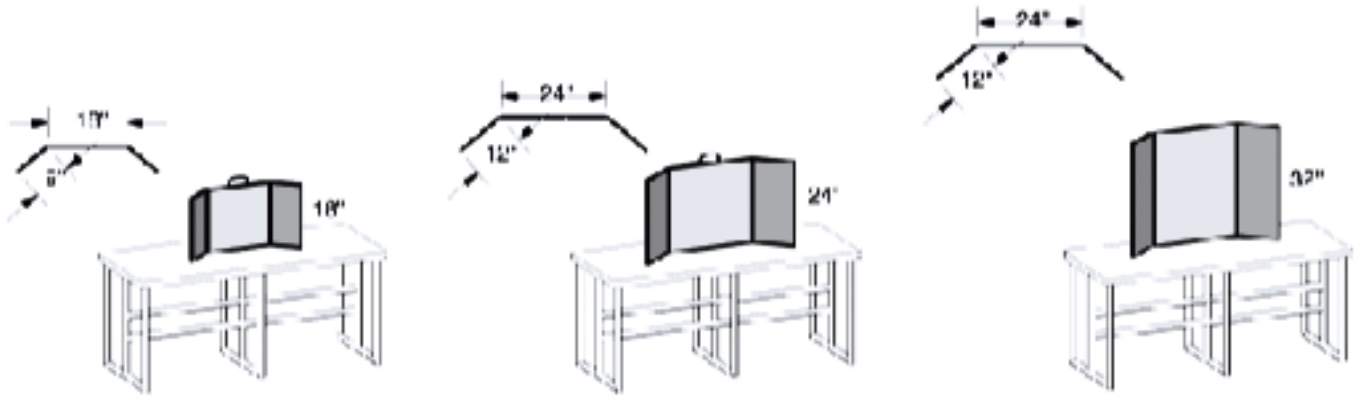

STANDARD PACKAGE
Tabletops

Model	100-18	100-24	100-332
Weight	4lbs	6 lbs	12 lbs
Cost	\$240	\$345	\$415
	Size: 18" x 18" x 1.5" - Folded 20 available colors One sided fabric Handle included	Size: 24" x 24" 1.5" - Folded 20 available colors One sided fabric Handle included	Size: 24" x 32" 1.5" - Folded 20 available colors One sided fabric Handle included

Model	100-32	100-47
Weight	12lbs	24lbs
Cost	\$525	Retail \$1025- Our Price, just \$795
	Size: 24" x 32" x 2.5" - Folded 20 available colors One sided fabric Handle included Plastic shipping case	Size: 16" x 47" 2.5" - Folded "Milk Plex" Header with backlights- Add a backlit logo header graphic! 20 available colors Two sided fabric Plastic shipping case with handle