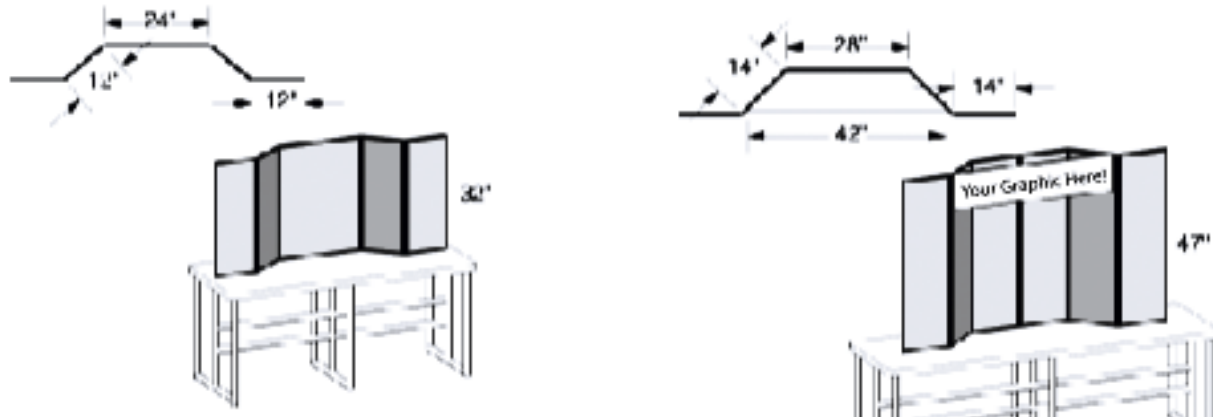

STANDARD PACKAGE
Tabletops

Model	100-18	100-24	100-332
Weight	4lbs	6 lbs	12 lbs
Cost	\$240	\$345	\$415
	Size: 18" x 18" x 1.5" - Folded 20 available colors One sided fabric Handle included	Size: 24" x 24" 1.5" - Folded 20 available colors One sided fabric Handle included	Size: 24" x 32" 1.5" - Folded 20 available colors One sided fabric Handle included

Model	100-32	100-47
Weight	12lbs	24lbs
Cost	\$525	Retail \$1025- Our Price, just \$795
	Size: 24" x 32" x 2.5" - Folded 20 available colors One sided fabric Handle included Plastic shipping case	Size: 16" x 47" 2.5" - Folded "Milk Plex" Header with backlights- Add a backlit logo header graphic! 20 available colors Two sided fabric Plastic shipping case with handle