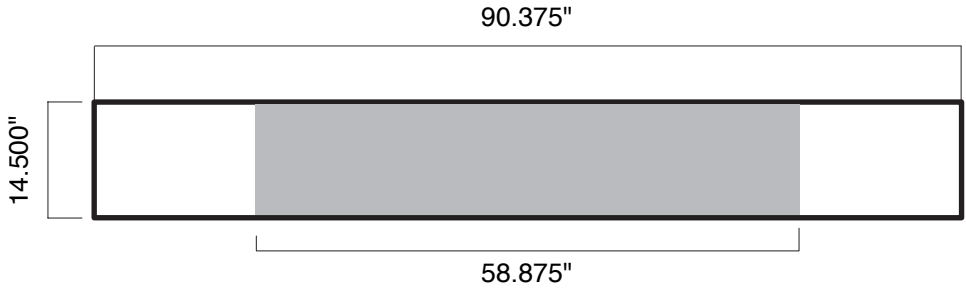

**SUPER POP UP 6' TABLETOP
WRAP AROUND HEADER**

-  = Graphic Trim Size: 90.375" w x 14.5" h
(Create your document to these dimensions)
-  = Image Area- 58.875" w x 14.5" h
The Image Area extends across the front panels.
The remaining 15.75" on either side wraps around
the sides to the back of the display.