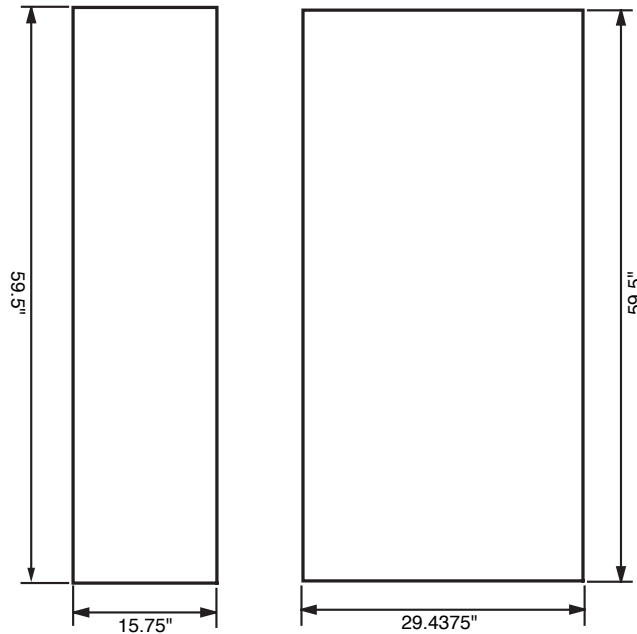

**SUPER POP UP 6' TABLETOP  
PHOTOMURAL PANELS**

Note: These are graphic dimensions and do not include top and bottom mounting strips.  
A single document should be created reflecting final dimension of the number of panels that you are designing