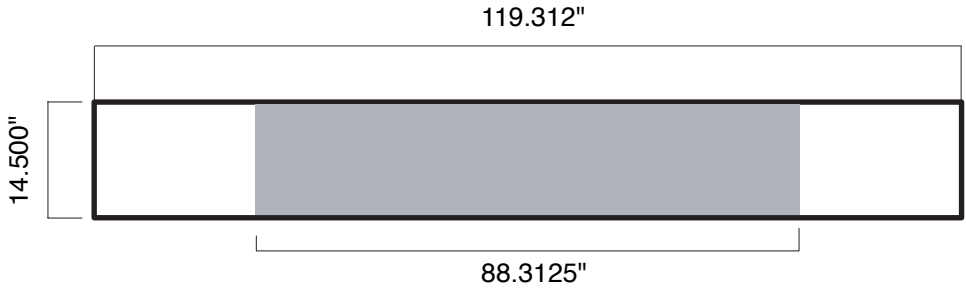

**SUPER POP UP 8' TABLETOP  
WRAP AROUND HEADER**

-  = Graphic Trim Size: 119.312" w 14.5" h  
(Create your document to these dimensions)
-  = Image Area- 88.3125" w x 14.5" h  
The Image Area extends across the front panels.  
The remaining 15.75" on either sidewraps around  
the sides to the back of the display.